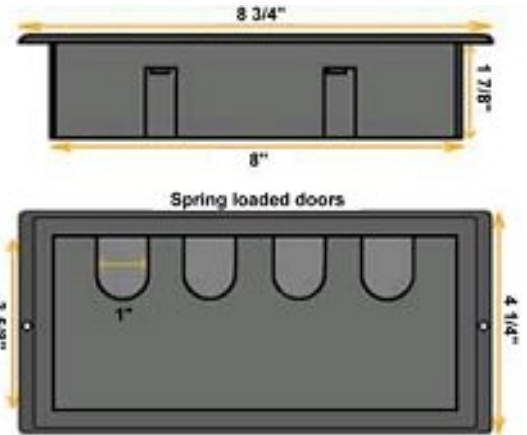

Custom Plastic Distributors

GTO24- GROMPORT

- Polycarbonate Flame retardant high-strength plastic
- Grommet surface is textured to complement surrounding floor coverings and modular furniture.
- Allows up to four 1" cables.
- Spring-loaded covers close when not in use.
- Stock colors: black and mid-grey. Custom colors available on request (minimum order requirements).

**8 x 3 1/2" cutout is needed for installation*

WWW.ACCESSFLOORGROMMETS.COM .TOLL FREE: 800-899-2084 . FAX: 860-779-5837