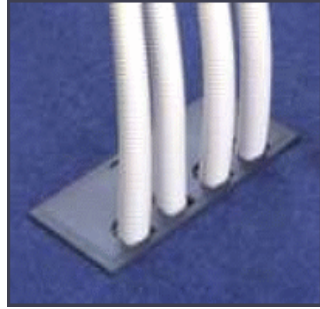

Custom Plastic Distributors

GTO24- GROMPORT

- Polycarbonate Flame retardant high-strength plastic
- Grommet surface is textured to complement surrounding floor coverings and modular furniture.
- Allows up to four 1" cables.
- Spring-loaded covers close when not in use.
- Stock colors: black and mid-grey. Custom colors available on request (minimum order requirements).

**8 x 3 1/2" cutout is needed for installation*

WWW.ACCESSFLOORGROMMETS.COM .TOLL FREE: 800-899-2084 . FAX: 860-779-5837