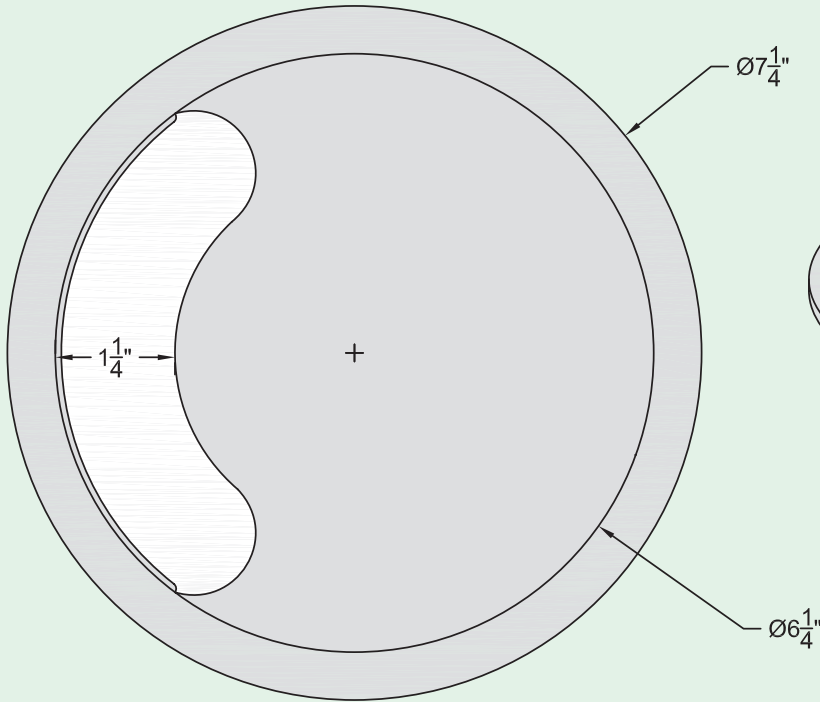

GT065 FLOOR GROMMET

The Cable Grommet that seals in a “CLICK”

GTo65 Floor Grommet

The GTo65 Floor Grommet is a circular (2) piece unit which includes an adjustable heavy duty swivel lid design which allows multiple cable configuration. The GTo65 can be utilized for cable management in traditional office environments, Data Centers, and with an optional EDPM gasket, it can be utilized for pressurized UFAD projects. The grommet is secured to the panel by either press fit installation or for a more secure installation utilizing (2) mounting clamps. The GTo65 cover is designed for foot traffic and will support loads up to 660 lbs without failure.

- Heavy Duty Construction utilizing fire retardant ABS plastic construction
- Easy Installation utilizing drop in or clamping method
- Fits into a pre-cut 6.625” circular cutout (see dimensional drawing on back side)
- Optional EDPM fire rated gasket for Air Seal feature
- Available in stock colors, Black or Mid Gray- custom coloring available – min qty requirements

1-800-899-2084 | accessfloorgrommets.com | droy@cfrinteriors.com

GT065 FLOOR GROMMET

The Cable Grommet that seals in a "CLICK"

NOTES:

- 1 RECOMMENDED FLOOR TILE CUT-OUT DIMENSIONS
- CENTER OF TILE = $6\frac{5}{8}$ "