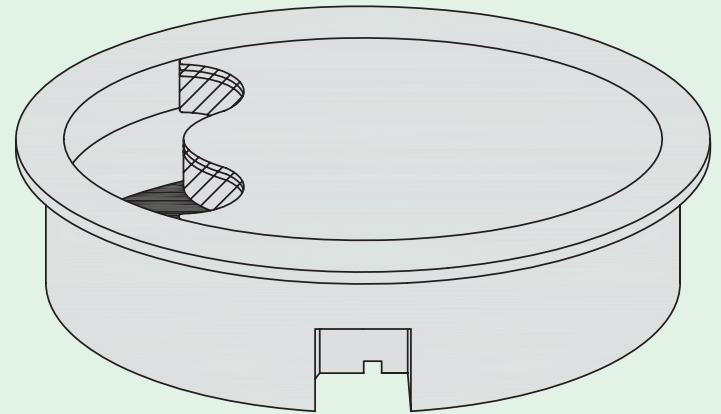

GT065 FLOOR GROMMET

The Cable Grommet that seals in a “CLICK”

GTo65 Floor Grommet

The GTo65 Floor Grommet is a circular (2) piece unit which includes an adjustable heavy duty swivel lid design which allows multiple cable configuration. The GTo65 can be utilized for cable management in traditional office environments, Data Centers, and with an optional EDPM gasket, it can be utilized for pressurized UFAD projects. The grommet is secured to the panel by either press fit installation or for a more secure installation utilizing (2) mounting clamps. The GTo65 cover is designed for foot traffic and will support loads up to 660 lbs without failure.

- Heavy Duty Construction utilizing fire retardant ABS plastic construction
- Easy Installation utilizing drop in or clamping method
- Fits into a pre-cut 6.625” circular cutout (see dimensional drawing on back side)
- Optional EDPM fire rated gasket for Air Seal feature
- Available in stock colors, Black or Mid Gray- custom coloring available – min qty requirements

1-800-899-2084 | accessfloorgrommets.com | droy@cfrinteriors.com

GT065 FLOOR GROMMET

The Cable Grommet that seals in a "CLICK"

NOTES:

- 1 RECOMMENDED FLOOR TILE CUT-OUT DIMENSIONS
- CENTER OF TILE = $6\frac{5}{8}$ "