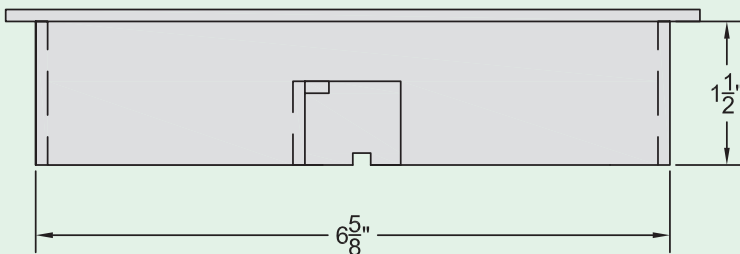

GT065 FLOOR GROMMET

The Cable Grommet that seals in a “CLICK”

GTo65 Floor Grommet

The GTo65 Floor Grommet is a circular (2) piece unit which includes an adjustable heavy duty swivel lid design which allows multiple cable configuration. The GTo65 can be utilized for cable management in traditional office environments, Data Centers, and with an optional EDPM gasket, it can be utilized for pressurized UFAD projects. The grommet is secured to the panel by either press fit installation or for a more secure installation utilizing (2) mounting clamps. The GTo65 cover is designed for foot traffic and will support loads up to 660 lbs without failure.

- Heavy Duty Construction utilizing fire retardant ABS plastic construction
- Easy Installation utilizing drop in or clamping method
- Fits into a pre-cut 6.625” circular cutout (see dimensional drawing on back side)
- Optional EDPM fire rated gasket for Air Seal feature
- Available in stock colors, Black or Mid Gray- custom coloring available – min qty requirements

1-800-899-2084 | accessfloorgrommets.com | droy@cfrinteriors.com

GT065 FLOOR GROMMET

The Cable Grommet that seals in a "CLICK"

NOTES:

- 1 RECOMMENDED FLOOR TILE CUT-OUT DIMENSIONS
- CENTER OF TILE = $6\frac{5}{8}$ "