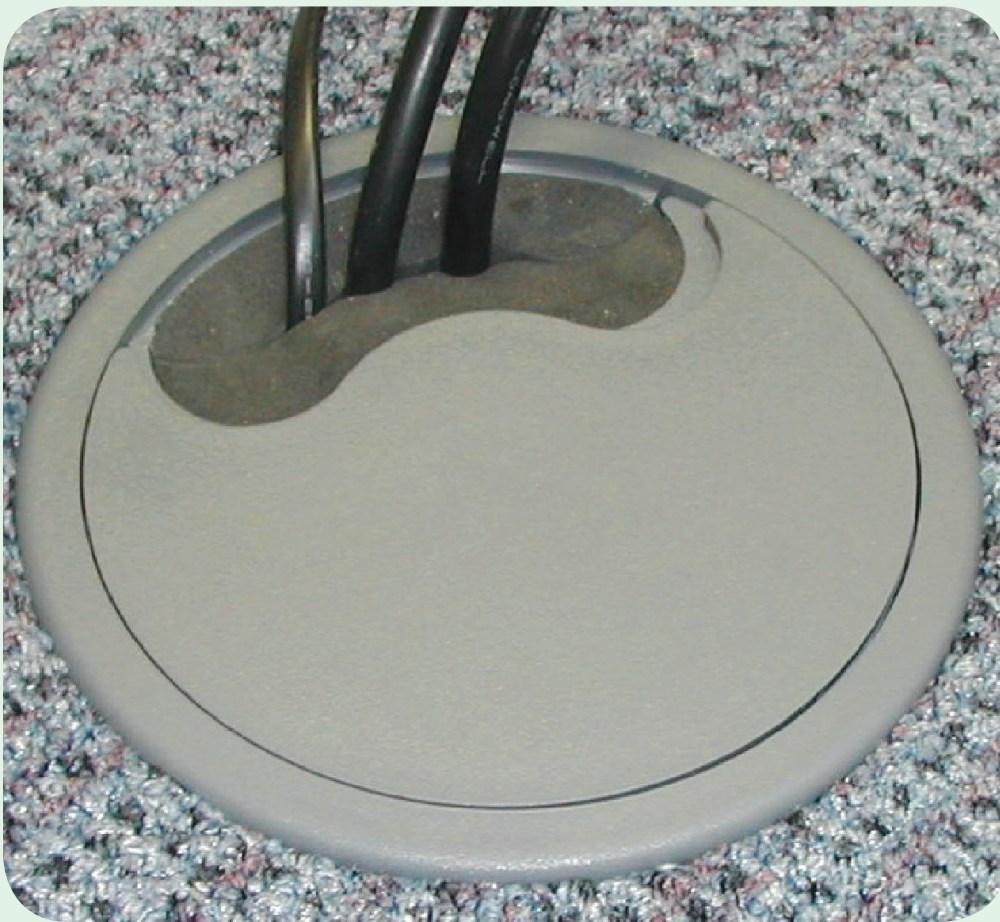

GT065 FLOOR GROMMET

The Cable Grommet that seals in a “CLICK”

GTo65 Floor Grommet

The GTo65 Floor Grommet is a circular (2) piece unit which includes an adjustable heavy duty swivel lid design which allows multiple cable configuration. The GTo65 can be utilized for cable management in traditional office environments, Data Centers, and with an optional EDPM gasket, it can be utilized for pressurized UFAD projects. The grommet is secured to the panel by either press fit installation or for a more secure installation utilizing (2) mounting clamps. The GTo65 cover is designed for foot traffic and will support loads up to 660 lbs without failure.

- Heavy Duty Construction utilizing fire retardant ABS plastic construction
- Easy Installation utilizing drop in or clamping method
- Fits into a pre-cut 6.625” circular cutout (see dimensional drawing on back side)
- Optional EDPM fire rated gasket for Air Seal feature
- Available in stock colors, Black or Mid Gray- custom coloring available – min qty requirements

1-800-899-2084 | accessfloorgrommets.com | droy@cfrinteriors.com

GT065 FLOOR GROMMET

The Cable Grommet that seals in a "CLICK"

NOTES:

- 1 RECOMMENDED FLOOR TILE CUT-OUT DIMENSIONS
- CENTER OF TILE = $6\frac{5}{8}$ "