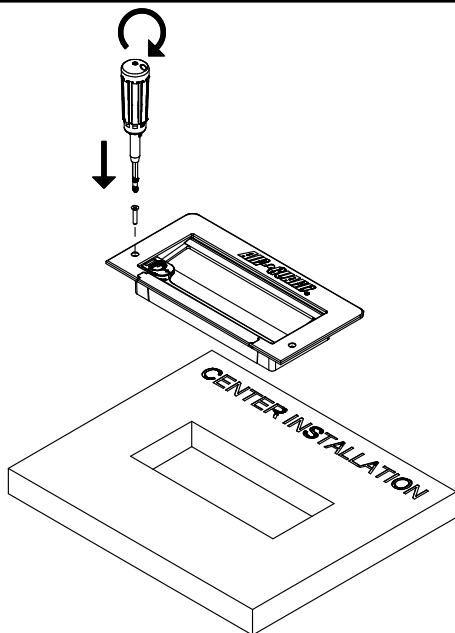

GTAG1 FLUSH MOUNT AIR GUARD

1

MARK CUTOUT LOCATION ON ACCESS FLOOR PANEL.
(SEE TEMPLATE ON BACK)

2

CUT ACCESS FLOOR PANEL WITH MANUFACTURERS
RECOMMENDED METHOD. BE SURE TO FOLLOW ALL
RECOMMENDED SAFETY PROCEDURES.

3

4

5

6

REMOVABLE BRUSH FEATURE ALLOWS
PANEL REMOVAL WITHOUT "TRAPPING" CABLES.

GTAG1 FLUSH MOUNT AIR GUARD

10.50
[267]

5.25
[133]
EDGE INSTALLATION
TEMPLATE