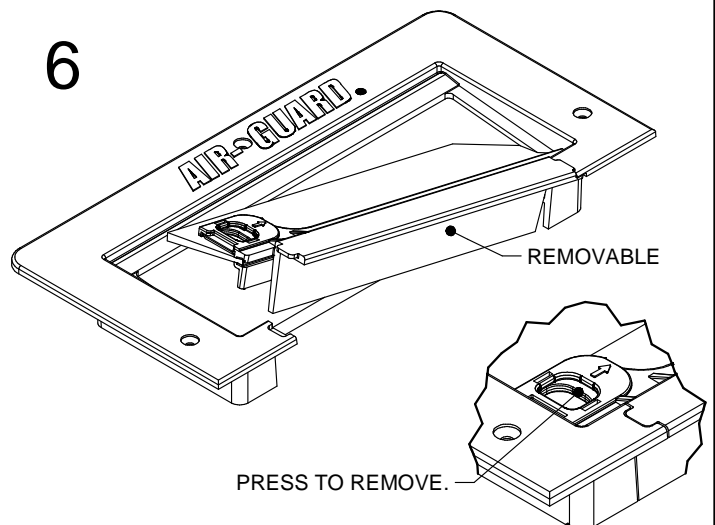

GTAG1 FLUSH MOUNT AIR GUARD

1

MARK CUTOUT LOCATION ON ACCESS FLOOR PANEL.
(SEE TEMPLATE ON BACK)

2

CUT ACCESS FLOOR PANEL WITH MANUFACTURERS
RECOMMENDED METHOD. BE SURE TO FOLLOW ALL
RECOMMENDED SAFETY PROCEDURES.

3

4

5

6

REMOVABLE BRUSH FEATURE ALLOWS
PANEL REMOVAL WITHOUT "TRAPPING" CABLES.

GTAG1 FLUSH MOUNT AIR GUARD

10.50
[267]

5.25
[133]
EDGE INSTALLATION
TEMPLATE