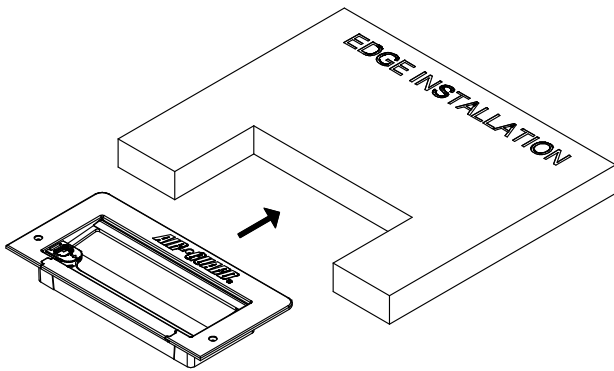

GTAG1 FLUSH MOUNT AIR GUARD

1

MARK CUTOUT LOCATION ON ACCESS FLOOR PANEL.
(SEE TEMPLATE ON BACK)

2

CUT ACCESS FLOOR PANEL WITH MANUFACTURERS
RECOMMENDED METHOD. BE SURE TO FOLLOW ALL
RECOMMENDED SAFETY PROCEDURES.

3

4

5

6

REMOVABLE BRUSH FEATURE ALLOWS
PANEL REMOVAL WITHOUT "TRAPPING" CABLES.

GTAG1 FLUSH MOUNT AIR GUARD

10.50
[267]

5.25
[133]
EDGE INSTALLATION
TEMPLATE