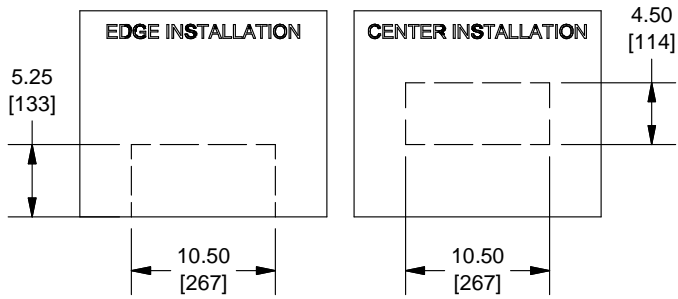

GTAG1 FLUSH MOUNT AIR GUARD

1

MARK CUTOUT LOCATION ON ACCESS FLOOR PANEL.
(SEE TEMPLATE ON BACK)

2

CUT ACCESS FLOOR PANEL WITH MANUFACTURERS
RECOMMENDED METHOD. BE SURE TO FOLLOW ALL
RECOMMENDED SAFETY PROCEDURES.

3

4

5

6

REMOVABLE BRUSH FEATURE ALLOWS
PANEL REMOVAL WITHOUT "TRAPPING" CABLES.

GTAG1 FLUSH MOUNT AIR GUARD

10.50
[267]

5.25
[133]
EDGE INSTALLATION
TEMPLATE