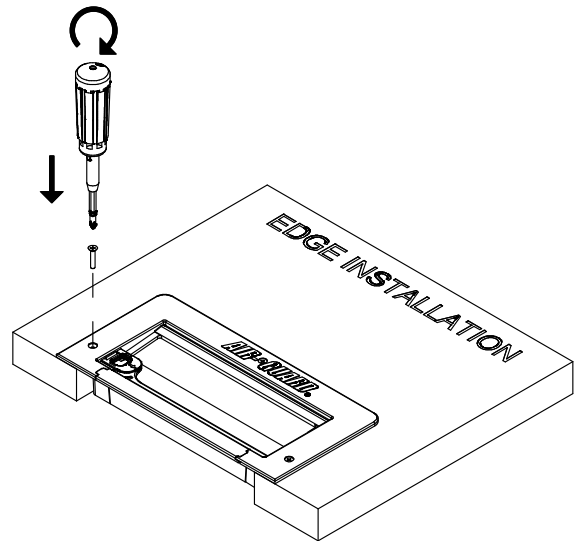

GTAG1 FLUSH MOUNT AIR GUARD

1

MARK CUTOUT LOCATION ON ACCESS FLOOR PANEL.
(SEE TEMPLATE ON BACK)

2

CUT ACCESS FLOOR PANEL WITH MANUFACTURERS
RECOMMENDED METHOD. BE SURE TO FOLLOW ALL
RECOMMENDED SAFETY PROCEDURES.

3

4

5

6

REMOVABLE BRUSH FEATURE ALLOWS
PANEL REMOVAL WITHOUT "TRAPPING" CABLES.

GTAG1 FLUSH MOUNT AIR GUARD

10.50
[267]

5.25
[133]
EDGE INSTALLATION
TEMPLATE